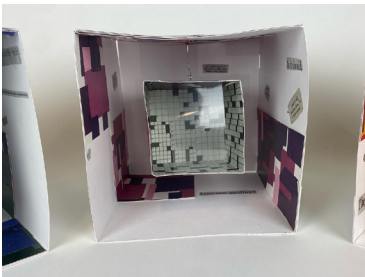

Q | R

GERRARD

STUDIO ART CONCENTRATION
GRADUATION YEAR 2025

PORTFOLIO

Revealed Cube

Sketchbook - 2021
String and Tack

Wisdom, Anxiety, and Anger

Principles and Practicum - 2021
Paper, Wire, Plastic
8" x 8" x 8" each

Closet Contour

Drawing 1 - 2022
Graphite
18" x 24"

KOSC

Drawing 1 - 2022
Charcoal
18" x 24"

Untitled

Spacial Dynamics - 2022
Wire and Plaster
approx. 8"x 4" x 6"

Roosevelt

Painting 1 - 2022
Oil paint on wood panel
12" x 16"