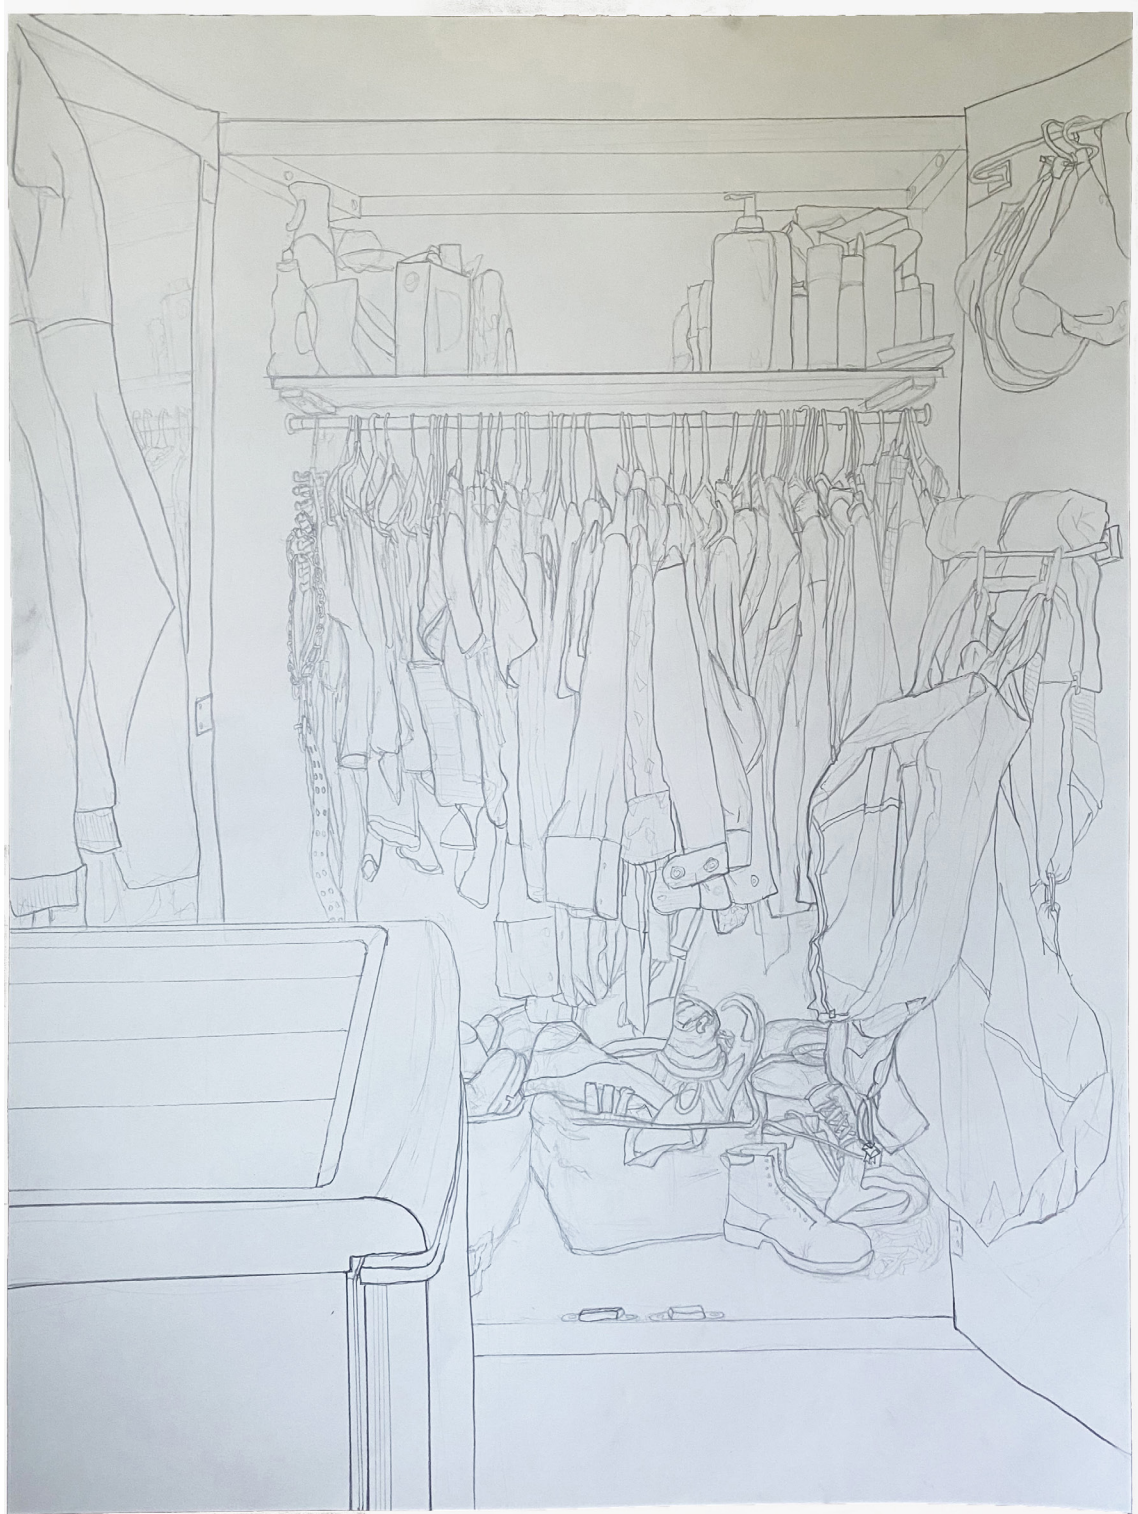

Q | R

GERRARD

STUDIO ART CONCENTRATION
GRADUATION YEAR 2025

PORTFOLIO

Revealed Cube

Sketchbook - 2021
String and Tack

Wisdom, Anxiety, and Anger

Principles and Practicum - 2021
Paper, Wire, Plastic
8" x 8" x 8" each

Closet Contour

Drawing 1 - 2022
Graphite
18" x 24"

KOSC

Drawing 1 - 2022
Charcoal
18" x 24"

Untitled

Spacial Dynamics - 2022
Wire and Plaster
approx. 8"x 4" x 6"

Roosevelt

Painting 1 - 2022
Oil paint on wood panel
12" x 16"

Self Portrait

Painting 1 - 2022
Oil paint on canvas
16" x 20"

Blanket

Findings Show - 2023
Aluminum wire

Skull

Life Drawing - 2023
Graphite
12.5" x 12.5"

Dry Brush Drawing

Life Drawing - 2023