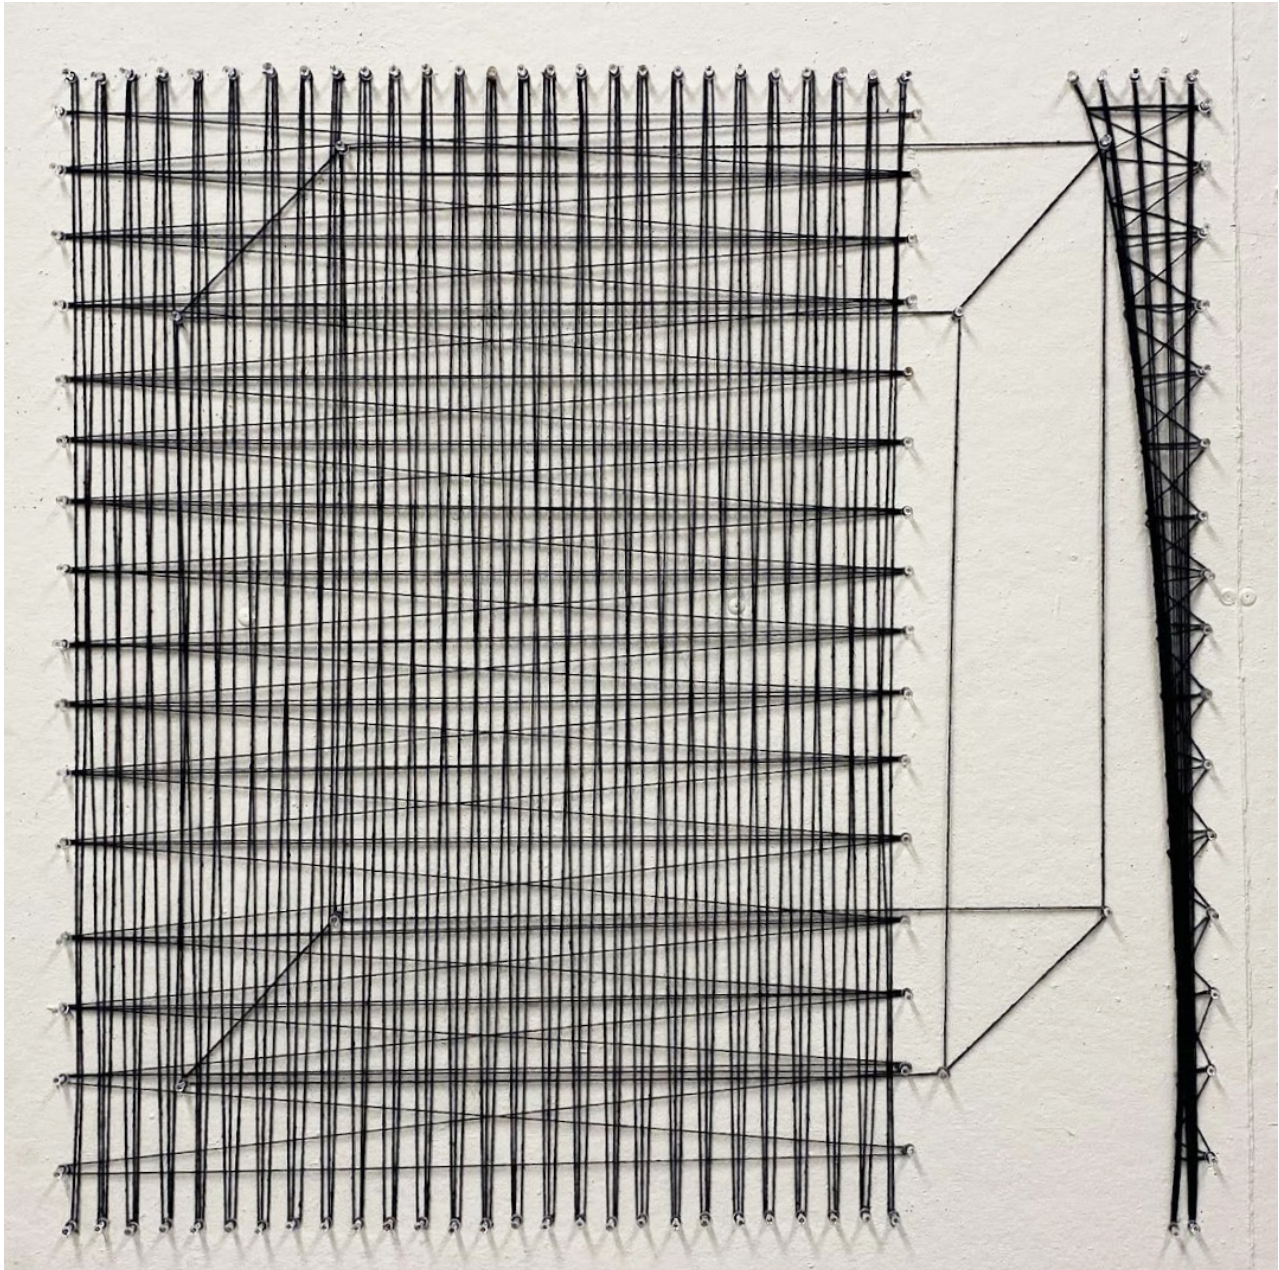

Q | R

GERRARD

STUDIO ART CONCENTRATION
GRADUATION YEAR 2025

PORTFOLIO

Revealed Cube

Sketchbook - 2021
String and Tack

Wisdom, Anxiety, and Anger

Principles and Practicum - 2021
Paper, Wire, Plastic
8" x 8" x 8" each

Closet Contour

Drawing 1 - 2022
Graphite
18" x 24"

KOSC

Drawing 1 - 2022
Charcoal
18" x 24"

Untitled

Spacial Dynamics - 2022
Wire and Plaster
approx. 8"x 4" x 6"

Roosevelt

Painting 1 - 2022
Oil paint on wood panel
12" x 16"

Self Portrait

Painting 1 - 2022
Oil paint on canvas
16" x 20"

Blanket

Findings Show - 2023
Aluminum wire

Skull

Life Drawing - 2023
Graphite
12.5" x 12.5"

Dry Brush Drawing

Life Drawing - 2023